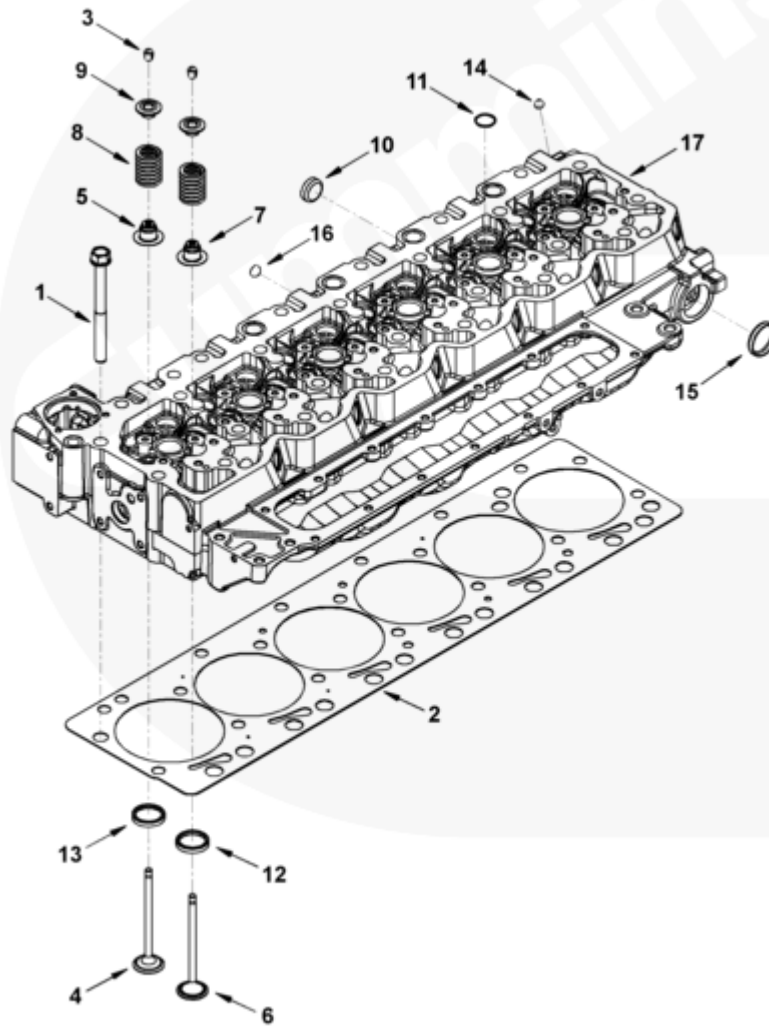

pp916zf

SMALL | MEDIUM | LARGE

Cart	Ref No	Part Number	Part Description	Required	Remarks
View My Cart					
		PP8732-01	Cylinder Head		Cylinder Head
<input type="checkbox"/>	1	3927063	Fracture Resistant Screw	26	
<input type="checkbox"/>	2	3978517	Cylinder Head Gasket	1	
<input type="checkbox"/>		3968185	Cylinder Head	1	
<input type="checkbox"/>		3802924	Intake Valve Kit	12	
<input type="checkbox"/>	3	3940123	Valve Collet	2	
	4	3940735	Intake Valve	1	
	5	3955393	Valve Stem Seal	1	